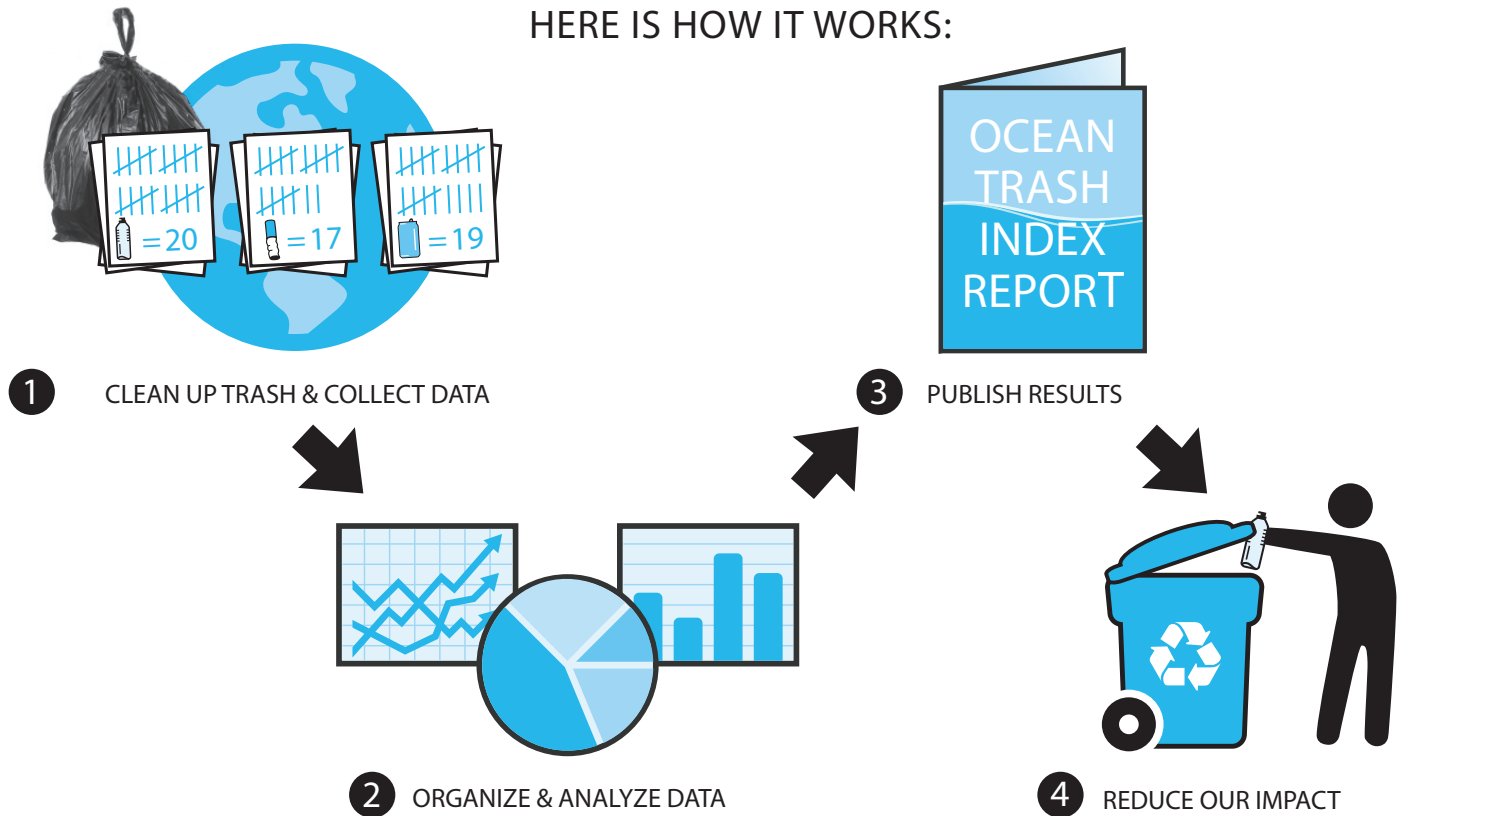

SITE INFORMATION:

Cleanup Site Name:

District or Neighborhood: Country:

NUMBER OF VOLUNTEERS WORKING ON THIS CARD:

adults children (under 12)

TYPE OF CLEANUP: Land: ☐ Underwater: ☐ Watercraft: ☐

MOST UNUSUAL ITEM COLLECTED:

Please remember to return your data after your cleanup: simply visit HKcleanup.org and click "Submit Cleanup Data". Thank you!